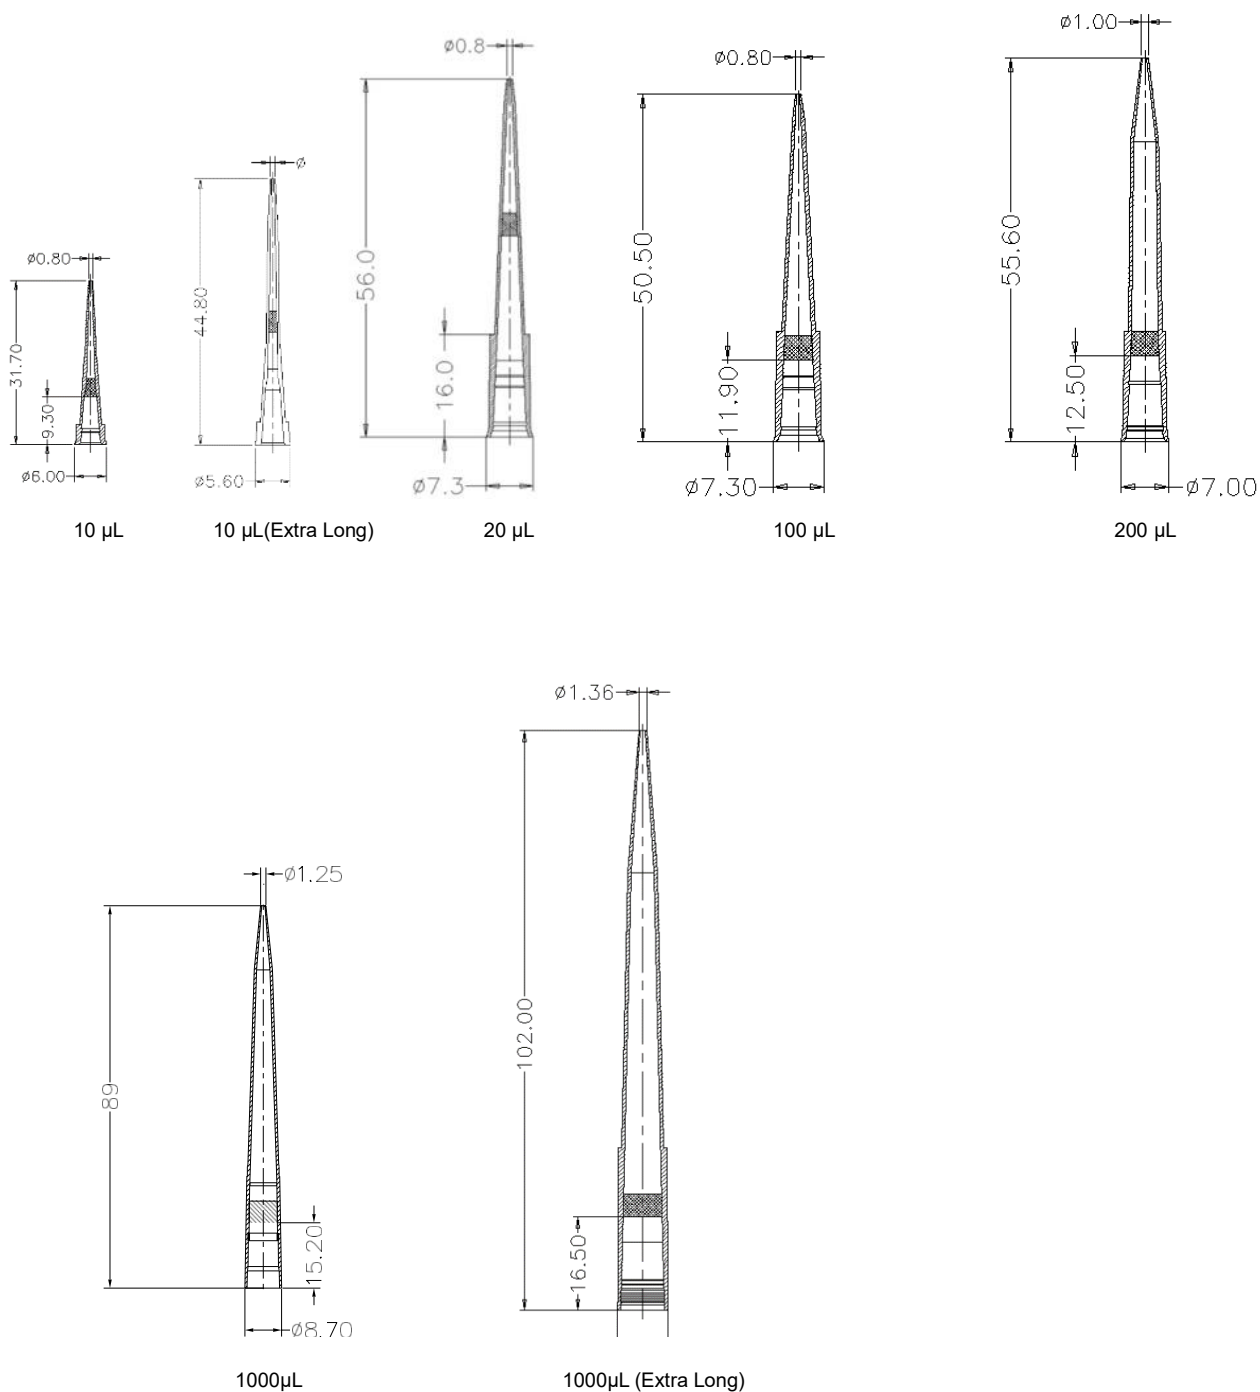

Filter Universal Pipette Tips

Head Office No. 530, Xida Road, Meicun Industrial Park, Xinwu District, Wuxi, Jiangsu, China
Tel: +86+ 510-6800 6788 Email: info@nest-wuxi.com
Online: www.cell-nest.com

Oversea NEST USA (New Jersey/ Phoenix)
NEST scientific 株式会社 (Yokohama, Japan)
NEST Scientific Europe B.V (Netherlands)
Nest Scientific (MENA) FZE (Sharjah, United Arab Emirates)