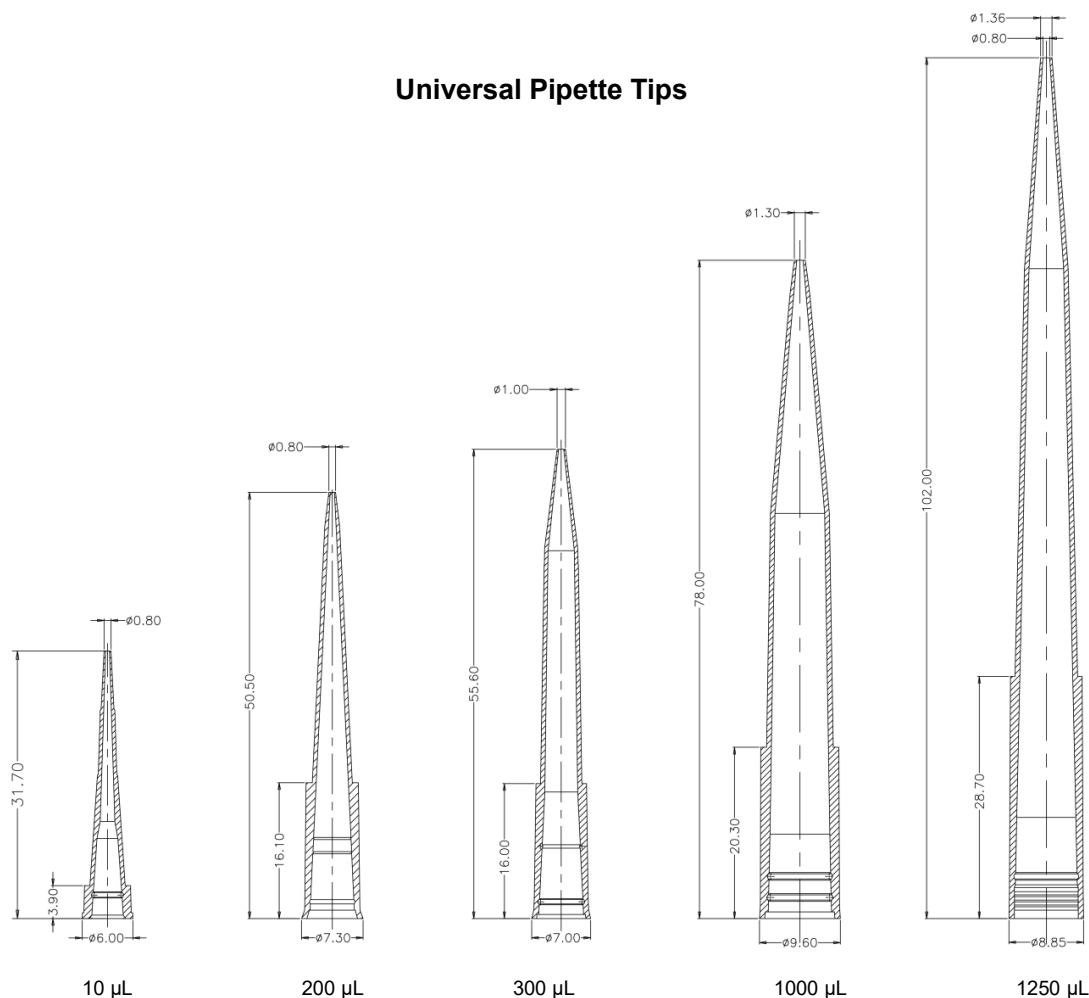

ISO9001 & ISO13485 & ISO11137

303006	1000	Bagged	Transparent	NO	1000	5000

Tip Box, Box without tips

Cat.No.	Description	Color	/Pack	/Case
351001	10 µL Filter Tip Box	Green	1	50
351101	200 µL Filter Tip Box	Yellow	1	50
351201	1000 µL Filter Tip Box	Blue	1	50
351301	1250 µL Filter Tip Box	Blue	1	50
351401	300 µL Filter Tip Box	Orange	1	50

Technical Drawing

Universal Pipette Tips

Head Office No. 530, Xida Road, Meicun Industrial Park, Xinwu District, Wuxi, Jiangsu, China
Tel: +86+ 510-6800 6788 Email: info@nest-wuxi.com
Online: www.cell-nest.com

Oversea NEST USA (New Jersey/ Phoenix)
NEST scientific 株式会社 (Yokohama, Japan)
NEST Scientific Europe B.V (Netherlands)
Nest Scientific (MENA) FZE (Sharjah, United Arab Emirates)